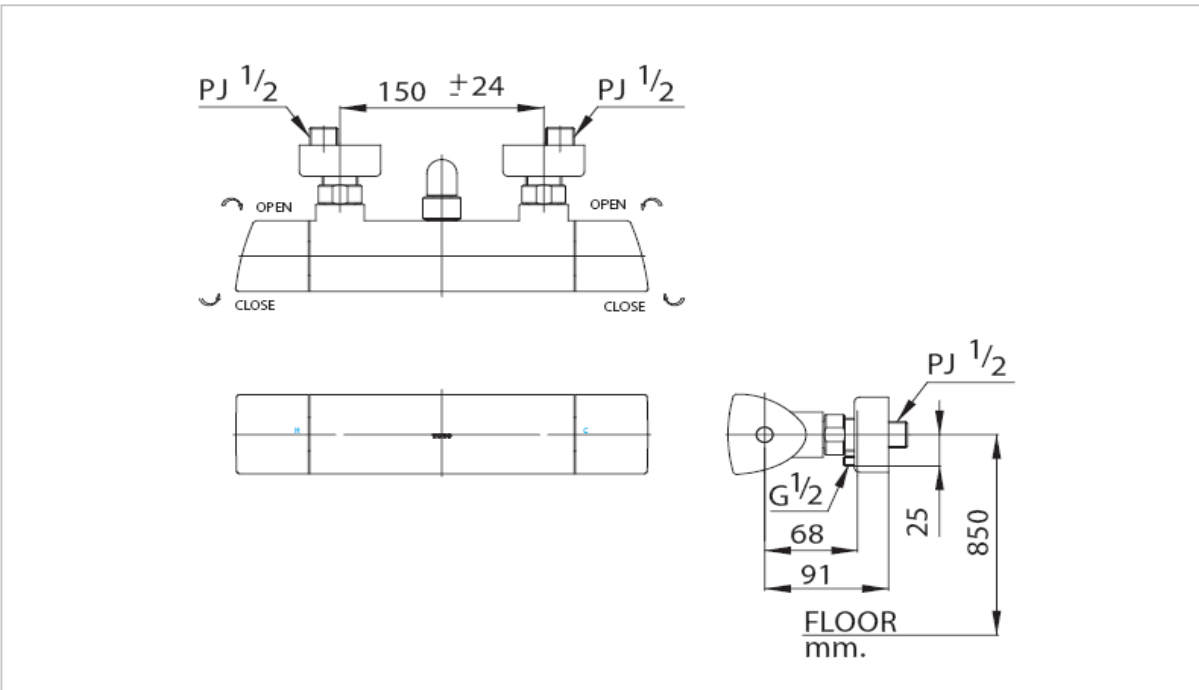

TOTO

FAUCET&SHOWER

TS267A

"Bellini" Combination Exposed Hand Shower

Product Features

Suggestion Fittings & Parts

Remark : We reserve the right to change some parts for suitability.

SIAM SANITARY WARE INDUSTRY CO.,LTD
33/11 Viphavadee Rangsit Rd., Seekan, Don Muang, Bangkok 10210
Tel : 0-29735040-54 , 0-25511818-21 Fax : 0-29733471